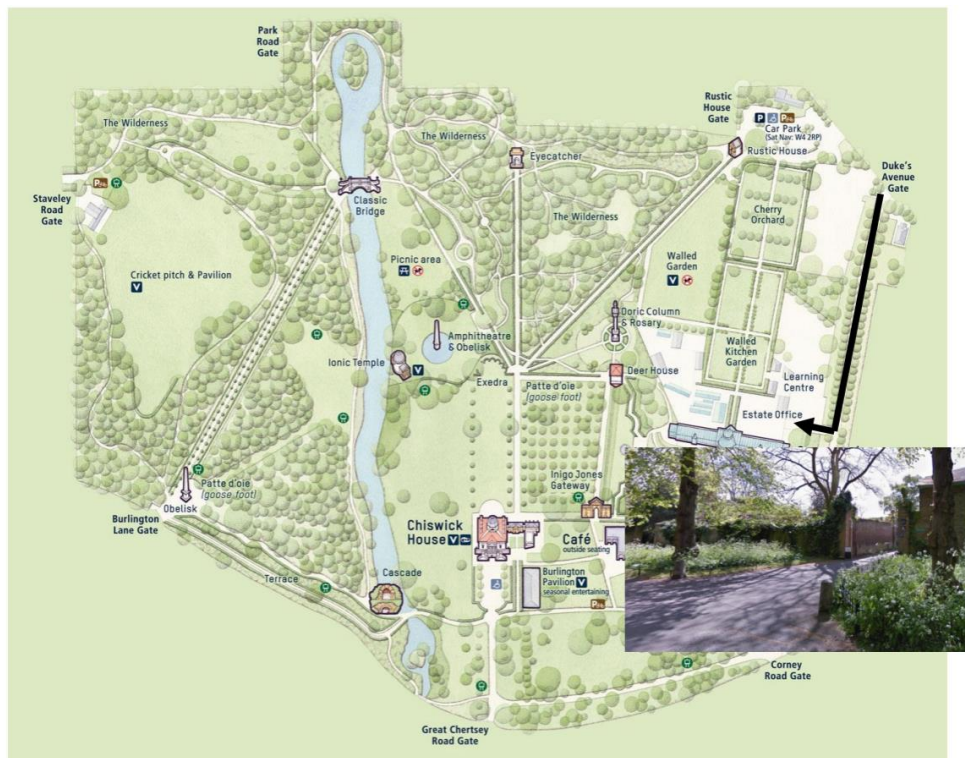

We are well located by public transit, with Chiswick Station, Turnham Green Station, and bus routes 190, E3 and 533 within walking distance. The best route to the Kitchen Garden is via the Estate Office car park off Dukes Avenue. The Estate office is your first right turn down Dukes Avenue Gate. You'll reach a pair of big blue gates, and there is a little intercom where you can buzz to let us know you have arrived.

Estate Office Address: Chiswick House Estate Office, Duke's Ave, London W4 2RP

VEHICLE ACCESS TO THE ESTATE OFFICE

Vehicle access is through the main gates off the A4 westbound from the Hogarth Roundabout, just after Sutherland Road, clearly signed **service vehicles only**, immediately before the public car park.

Once inside the gardens, take the first right hand turn next to 2 houses into the Estate Yard.

All vehicles should adhere to the 5mph speed limit whilst in the park and use full hazard lights as children and unleashed dogs are the norm.